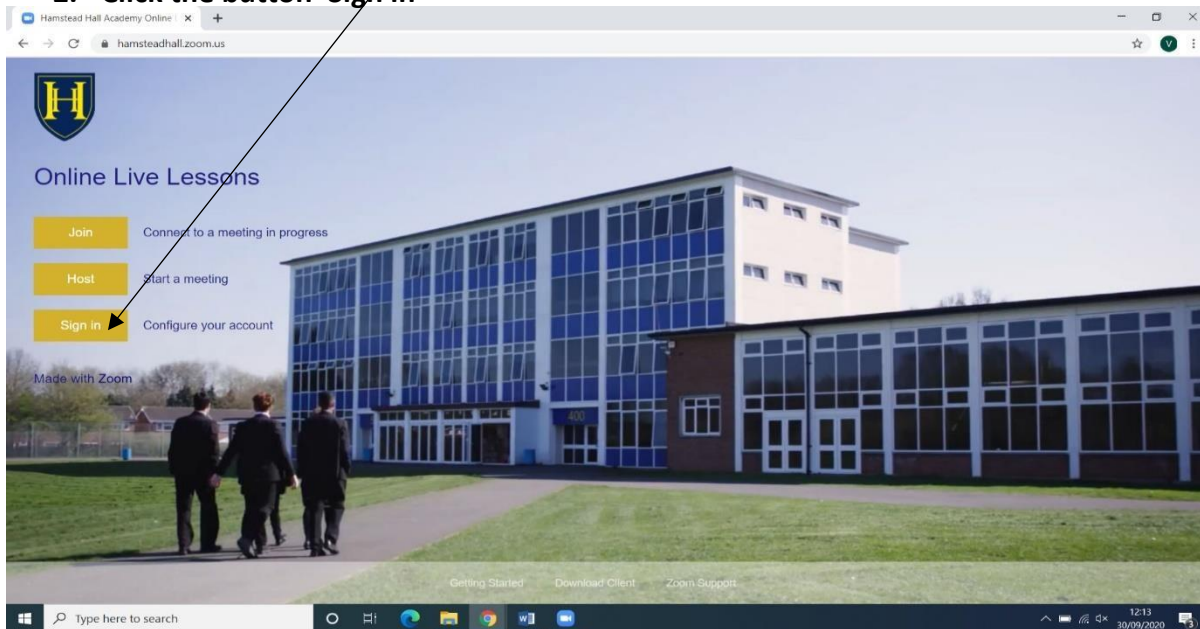

**HAMSTEAD HALL
ACADEMY**

Using ZOOM 'How To' Guide

**Success For All
Through Hard Work
and Harmony**

Hamstead Hall Academy - Remote Learning Provision

How to... use Zoom

1. Proceed to the webpage

Via the webpage: <https://hamsteadhall.zoom.us>.

The image below displays what you will see once you have entered the webpage.

2. Click the button 'Sign in'

Once you have clicked the sign in button you will be redirected to the Microsoft sign in page.